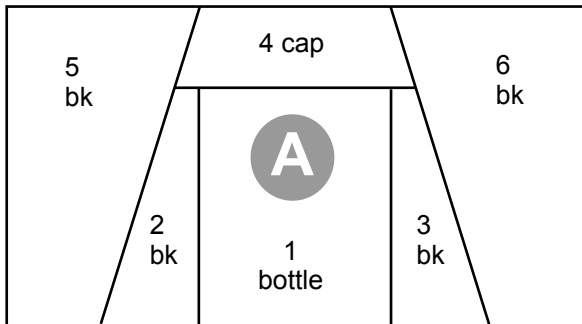

3" x 8" Beverage Bottle

7.6 cm x 20.3 cm

The label is a perfect place to use novelty and large scale prints. You could even add your favorite beverage names with fabric markers or embroidery.

print size check

red line is exactly
1" (2.54 cm)

Add 1/4" seam allowances around all pattern sections.

99 Bottles of Beer on the Wall

This quilt features 98 bottle blocks for the central portion of the quilt, arranged in 7 rows of 14 bottles. The 99th bottle is added to the bottom corner in the border, if desired.

The quilt as shown uses 3" x 8" (7.6 cm x 20.3 cm) bottle blocks, and measures approximately 67" x 76" (170 cm x 193 cm):

Vertical background strips between bottles are 1" (25mm) finished width
Shelves and horizontal background strips above bottles are 3/4" (19mm) finished width each
Borders are 5" (12.7cm) finished width
Binding is 1/2" (13mm) finished width