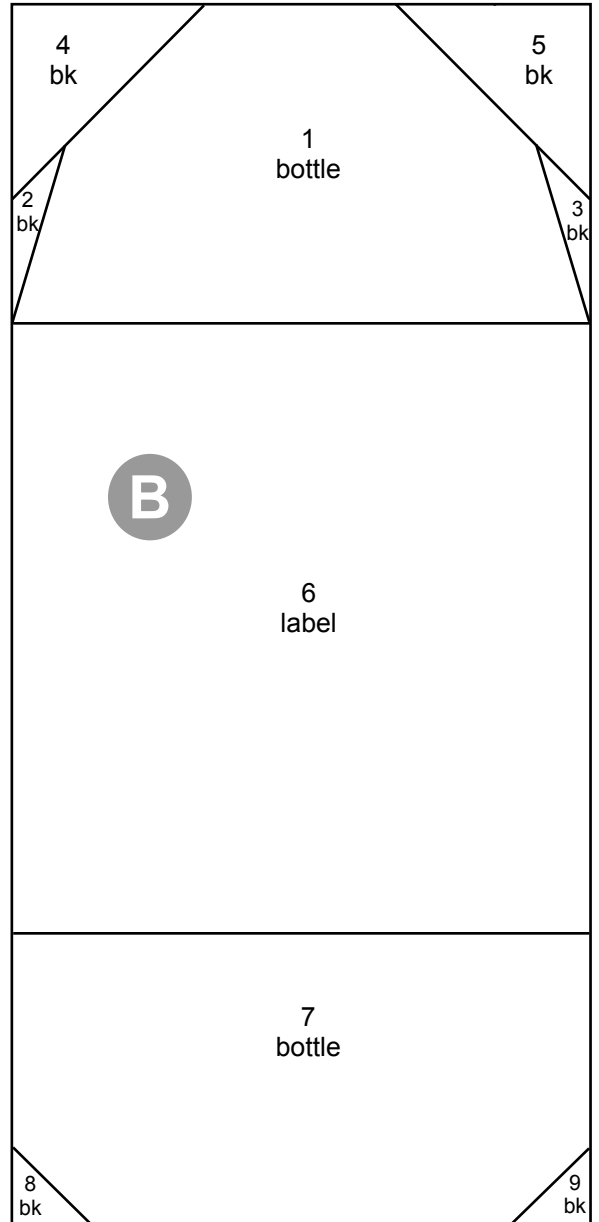

3" x 8" Beverage Bottle

7.6 cm x 20.3 cm

The label is a perfect place to use novelty and large scale prints. You could even add your favorite beverage names with fabric markers or embroidery.

print size check

red line is exactly
1" (2.54 cm)

Add 1/4" seam allowances around all pattern sections.

99 Bottles of Beer on the Wall

This quilt features 98 bottle blocks for the central portion of the quilt, arranged in 7 rows of 14 bottles. The 99th bottle is added to the bottom corner in the border, if desired.

The quilt as shown uses 3" x 8" (7.6 cm x 20.3 cm) bottle blocks, and measures approximately 67" x 76" (170 cm x 193 cm):

Vertical background strips between bottles are 1" (25mm) finished width
Shelves and horizontal background strips above bottles are 3/4" (19mm) finished width each
Borders are 5" (12.7cm) finished width
Binding is 1/2" (13mm) finished width